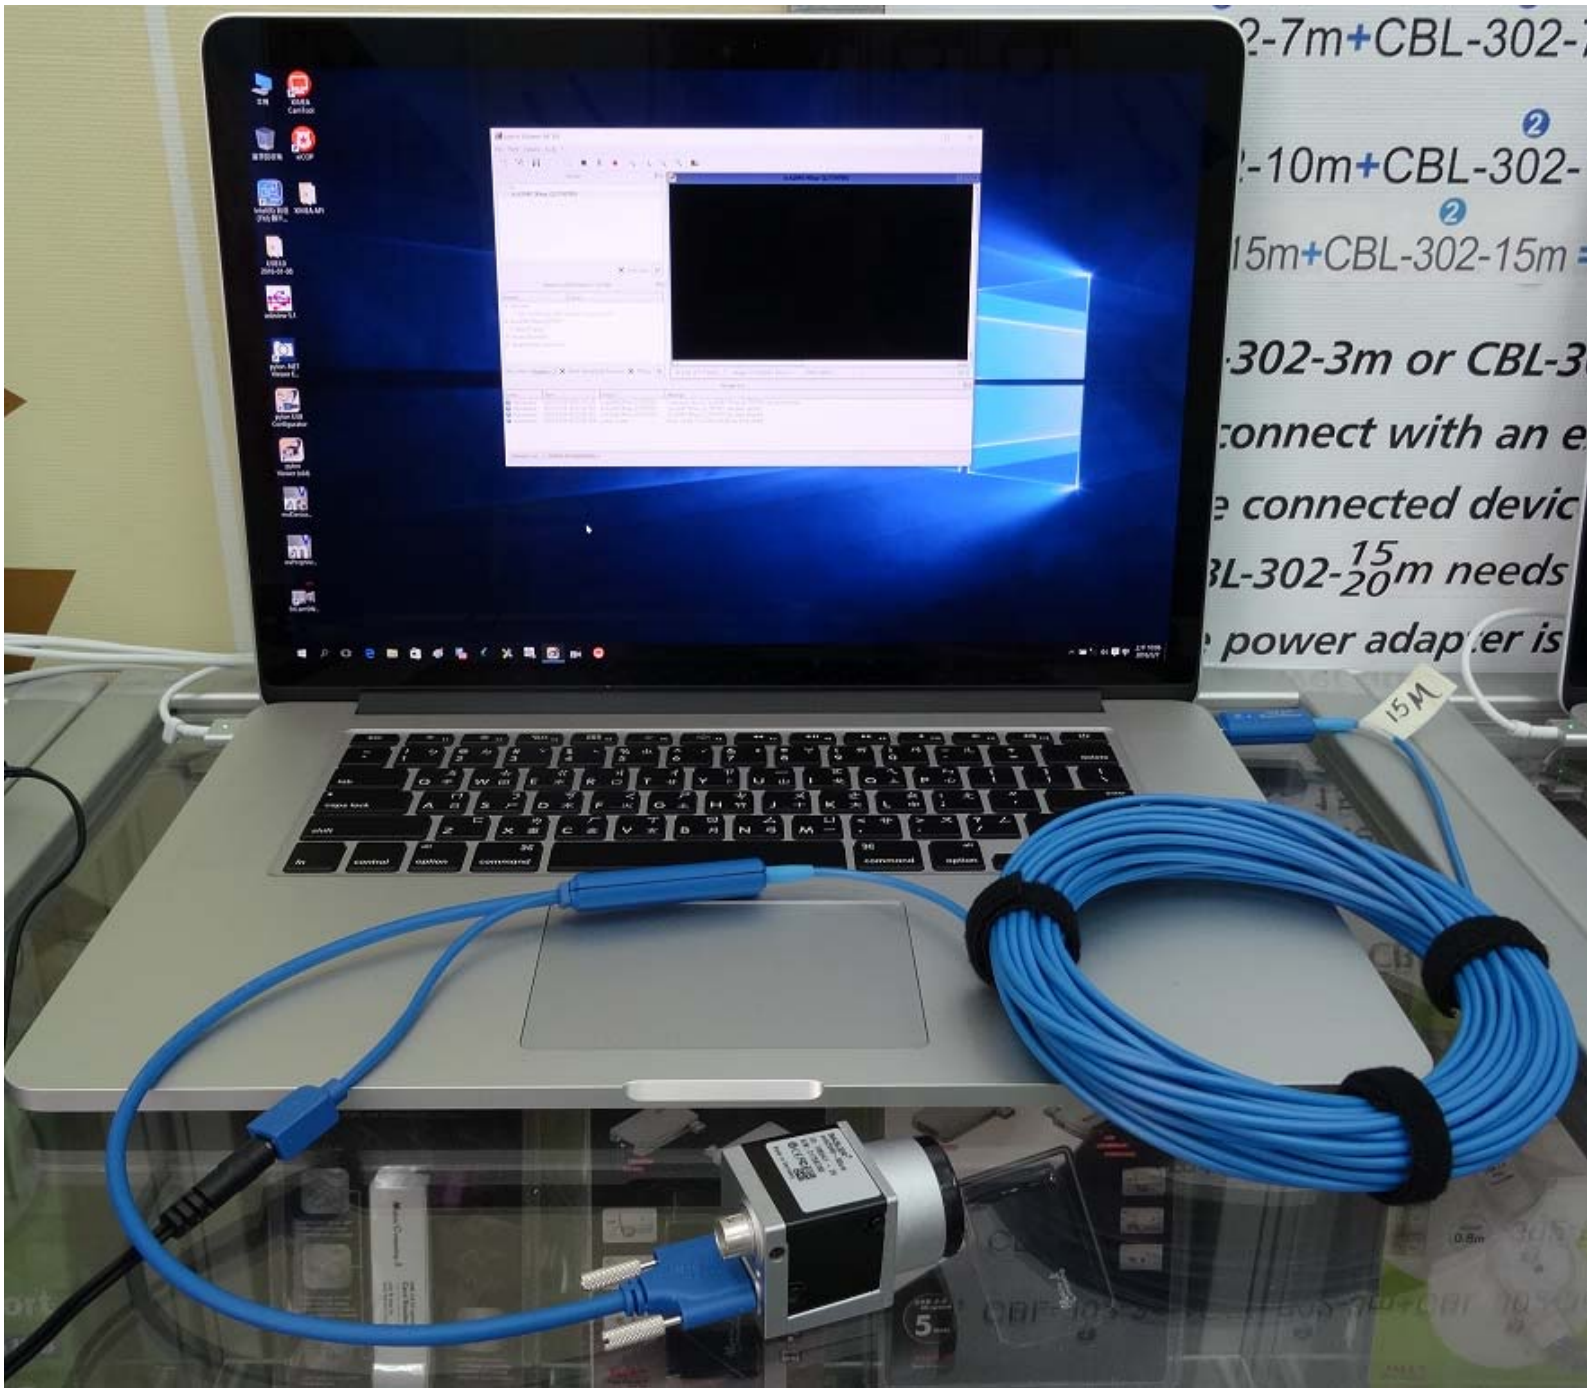

## Test Report

Model : CBL-U3AOC03-15m

Ver : 1.0

Date : 2016/3/7

Camera Brand Name : Basler

### Test Platform

Type	NB		
Model	MAC		
OS	Windows 10 Pro 64-bit		
CPU	Intel Core i7-4770HQ		
HDD	SATA III SSD 256GB		
RAM	DDR3 16GB		
USB 3.0	PCH 2 Ports(Intel Z87 Native)		

Tested Camera : acA2040-90uc

Tested time : 72h

2-7m+CBL-302-  
-10m+CBL-302-  
15m+CBL-302-15m=  
302-3m or CBL-3  
connect with an e  
e connected devic  
BL-302-20m needs  
power adapter is

15M

5

0.8m

Devices

- USB
  - acA2040-90um (21758780)